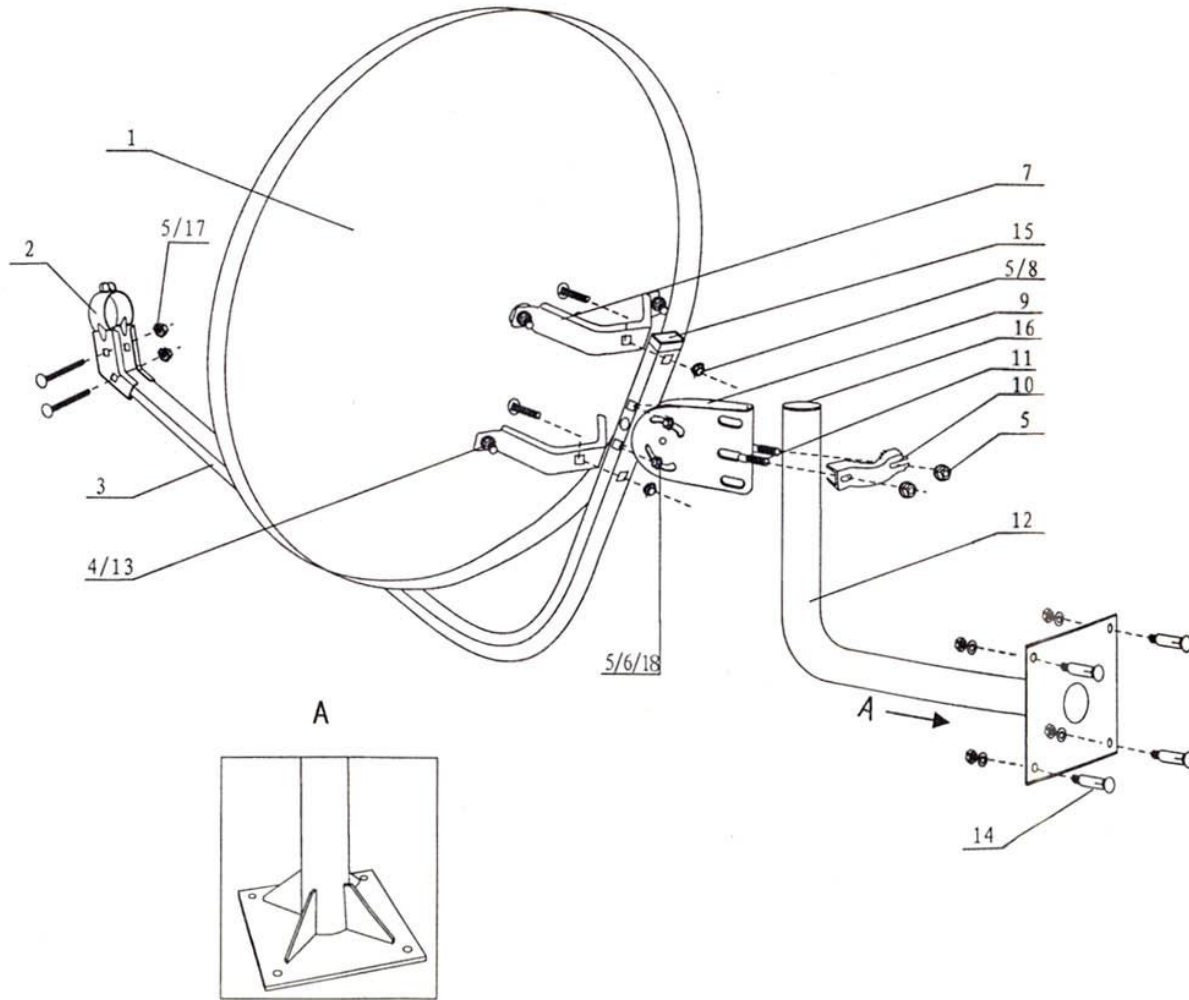

Ku-BAND SATELLITE ANTENNA

SK55-WT7.1 OFFSET
 (SK55-WT7.1 : f/d=0.64)

NO	ITEM	DESCRIPTION	QTY
1	Reflector	550	1
2	Feedhorn Clip		1
3	Feedhorn Supporter	30X15	1
4	Bolt	M8X16	4
5	Nut	M6	6
6	Bolt	M6X45	2
7	Reflector Mount		2
8	Bolt	M6X30	2
9	Adjustive Clamp		1
10	Pipe Clamp		1
11	U-Bolt	M8	1
12	Stand Pipe	Φ32	1
13	Nut	M8	6
14	Anchor Bolt	M8X60	4
15	Plastic Cover		1
16	Plastic Cover		1
17	Bolt	M6X40	2
18	Washer	6	2